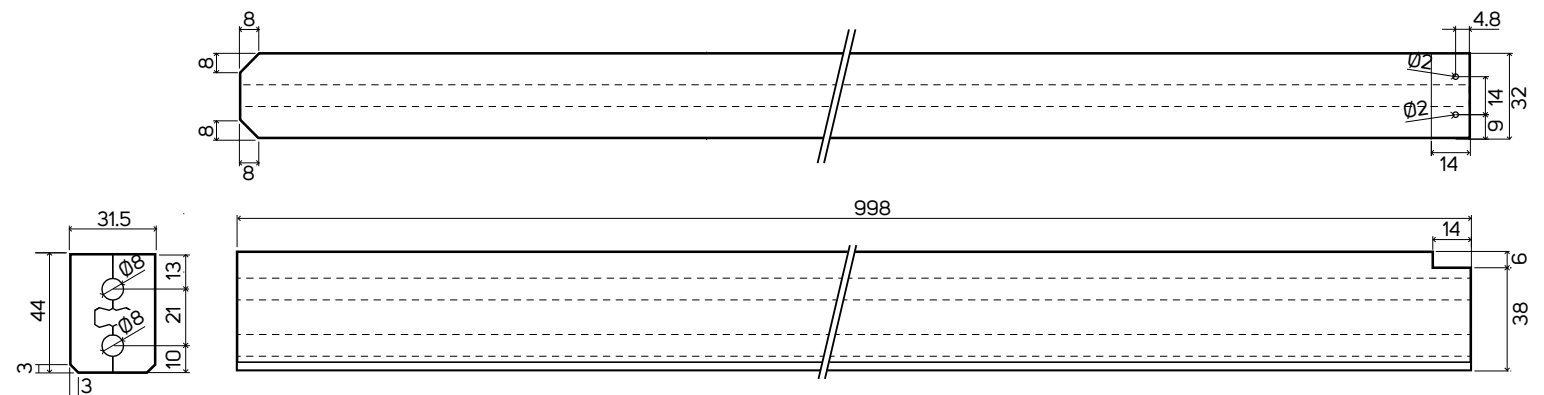

FritsJurgens® HEXAGON GUIDE

FritsJurgens offers the Hexagon Guide to ease the installation of the top pivot in case the pivot point is more than 280mm from the side of the door.

The Hexagon Guide contains preset holes, through which gaps around the door can be easily adjusted using the Hexagon key. The Hexagon Guide will offer you easy access and stability of the top pivot.

EASY ACCESS TO TOP PIVOT

ORDER INFORMATION

280mm ≥ X ≤ 1100mm

1100mm > X ≤ 2100mm

ART. 706000
FRITJSJURGENS
HEXAGON GUIDE
(1M)

INCLUDES:
- 1.0M GUIDE
- 1.1M HEXAGON KEY

ART. 706200
FRITJSJURGENS
HEXAGON GUIDE
(2M)

INCLUDES:
- 2.0M GUIDE
- 2.1M HEXAGON KEY

TECHNICAL DRAWING (IN MM)

CONTACT