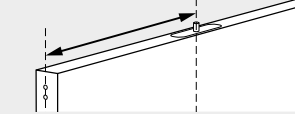

FritsJurgens® HEXAGON GUIDE

FritsJurgens offers the Hexagon Guide to ease the installation of the top pivot in case the pivot point is more than 280mm from the side of the door.

The Hexagon Guide contains preset holes, through which gaps around the door can be easily adjusted using the Hexagon key. The Hexagon Guide will offer you easy access and stability of the top pivot.

EASY ACCESS TO TOP PIVOT

ORDER INFORMATION

280mm ≥ X ≤ 1100mm

1100mm > X ≤ 2100mm

ART. 706000
FRITJSJURGENS
HEXAGON GUIDE
(1M)

INCLUDES:
- 1.0M GUIDE
- 1.1M HEXAGON KEY

ART. 706200
FRITJSJURGENS
HEXAGON GUIDE
(2M)