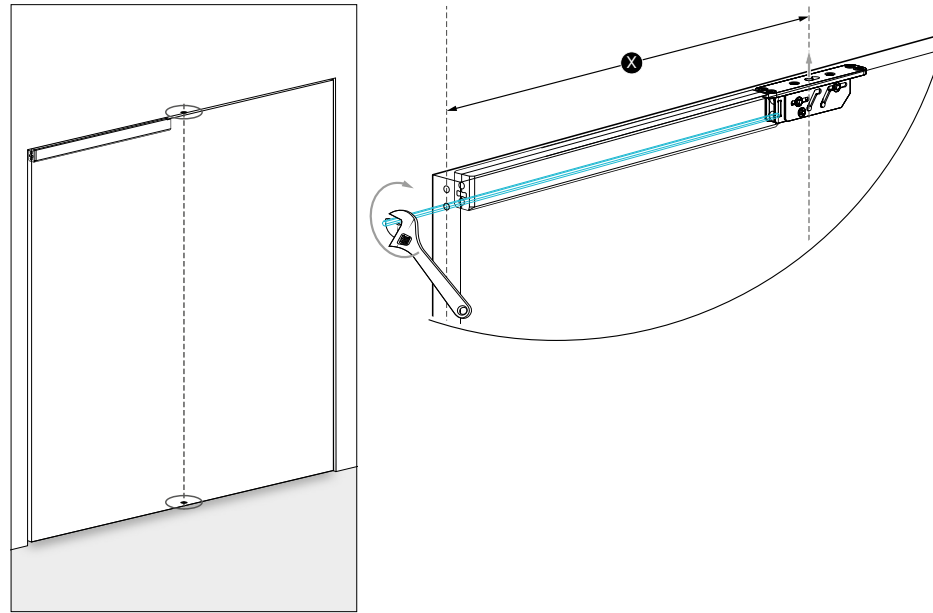

FritsJurgens® HEXAGON GUIDE

FritsJurgens offers the Hexagon Guide to ease the installation of the top pivot in case the pivot point is more than 280mm from the side of the door.

The Hexagon Guide contains preset holes, through which gaps around the door can be easily adjusted using the Hexagon key. The Hexagon Guide will offer you easy access and stability of the top pivot.

EASY ACCESS TO TOP PIVOT

ORDER INFORMATION

280mm ≥ X ≤ 1100mm

1100mm > X ≤ 2100mm

ART. 706000
FRITJSJURGENS
HEXAGON GUIDE
(1M)

INCLUDES:
- 1.0M GUIDE
- 1.1M HEXAGON KEY

ART. 706200
FRITJSJURGENS
HEXAGON GUIDE
(2M)

INCLUDES:
- 2.0M GUIDE
- 2.1M HEXAGON KEY

TECHNICAL DRAWING (IN MM)

CONTACT