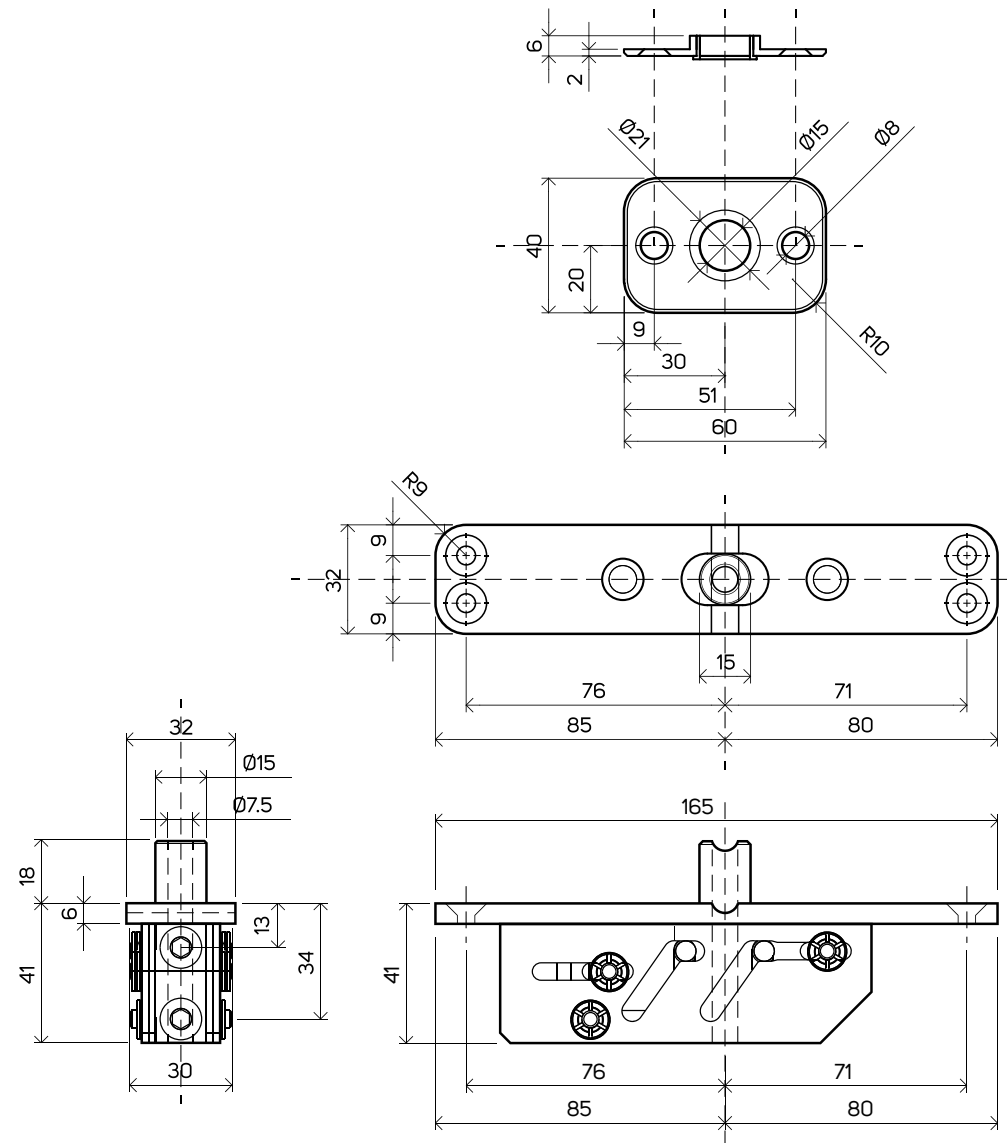

The Cable Grommet is an addition to the existing FritsJurgens top pivot range and enables wiring in the door. This top pivot contains an integrated cable grommet of  $\varnothing 7.5$  mm. This version is available with every FritsJurgens system and replaces the standard delivered top pivot and ceiling plate within a complete set.

## TOP PIVOT WITH CABLE ENTRY

CABLE THICKNESS	DOOR SEAM
$\varnothing 5.0\text{mm}$	8.0mm
3.5 x 2mm	5.0mm

CABLE THICKNESS	DOOR SEAM
$\varnothing 7.0\text{mm}$	4.0mm
*WHEN DOOR IS MOUNTED BUT STILL ACCESSIBLE	

# FritsJurgens® CABLE GROMMET

The top pivot with cable grommet is suitable for every cable with a diameter up to 5.0 mm or 7.0 mm when the door is installed. The cable grommet can be used for electric security, lighting in the door, et cetera.

## TECHNICAL DRAWINGS (IN MM)