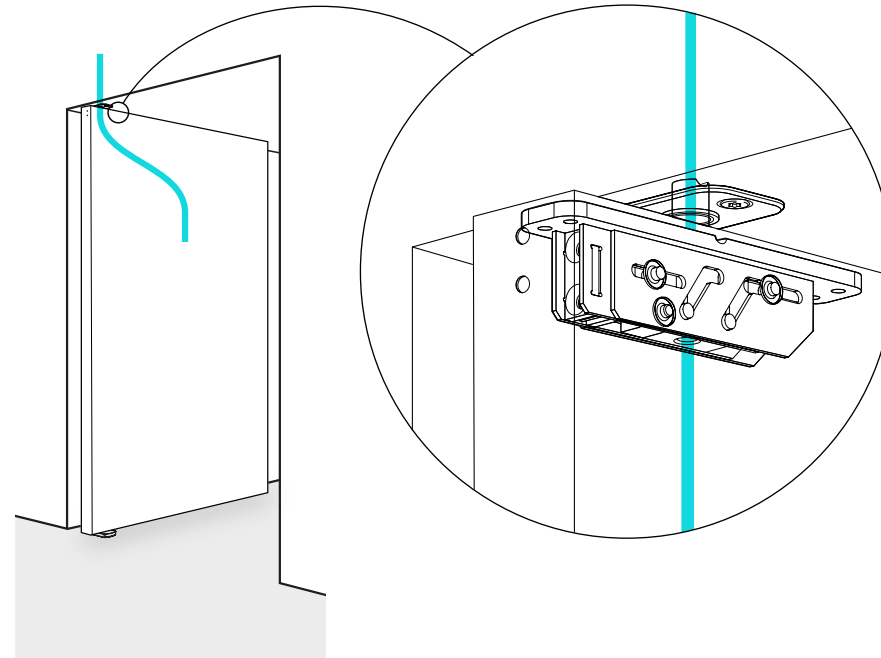

# FritsJurgens® CABLE GROMMET

The pivot hinge systems by FritsJurgens stand out because they are fully integrated in the door. The cable grommet in the top pivot makes it possible to integrate cables in the door, invisibly. Hidden perfection as you can expect from FritsJurgens.

The Cable Grommet is an addition to the existing FritsJurgens top pivot range and enables wiring in the door. This top pivot contains an integrated cable grommet of  $\varnothing 7.5$  mm. This version is available with every FritsJurgens system and replaces the standard delivered top pivot and ceiling plate within a complete set.

## TOP PIVOT WITH CABLE ENTRY

CABLE THICKNESS	DOOR SEAM
$\varnothing 5.0\text{mm}$	8.0mm
3.5 x 2mm	5.0mm

CABLE THICKNESS	DOOR SEAM
$\varnothing 7.0\text{mm}$	4.0mm
*WHEN DOOR IS MOUNTED BUT STILL ACCESSIBLE	

# FritsJurgens® CABLE GROMMET

The top pivot with cable grommet is suitable for every cable with a diameter up to 5.0 mm or 7.0 mm when the door is installed. The cable grommet can be used for electric security, lighting in the door, et cetera.