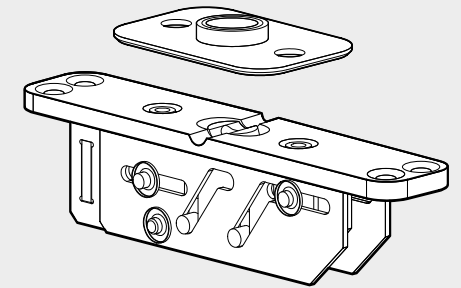

ART. 200211
FRITSJURGENS TOP PIVOT
WITH CABLE GROMMET

ART.300361 CEILING PLATE
NEEDS TO BE USED WITH
THIS PRODUCT

CONTACT