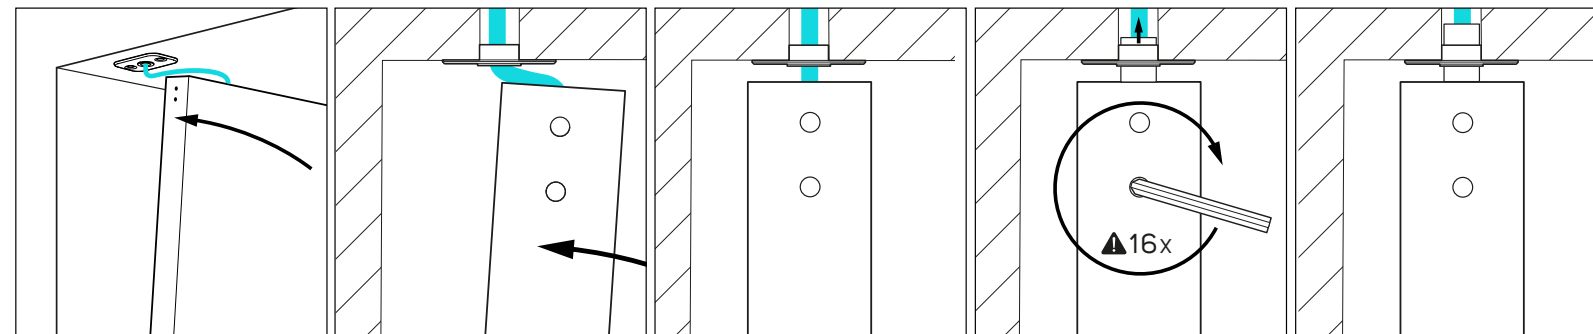

# FritsJurgens® CABLE GROMMET

The pivot hinge systems by FritsJurgens stand out because they are fully integrated in the door. The cable grommet in the top pivot makes it possible to integrate cables in the door, invisibly. Hidden perfection as you can expect from FritsJurgens.

The Cable Grommet is an addition to the existing FritsJurgens top pivot range and enables wiring in the door. This top pivot contains an integrated cable grommet of  $\varnothing 7.5$  mm. This version is available with every FritsJurgens system and replaces the standard delivered top pivot and ceiling plate within a complete set.

## TOP PIVOT WITH CABLE ENTRY

CABLE THICKNESS	DOOR SEAM
$\varnothing 5.0\text{mm}$	8.0mm
3.5 x 2mm	5.0mm

CABLE THICKNESS	DOOR SEAM
$\varnothing 7.0\text{mm}$	4.0mm
*WHEN DOOR IS MOUNTED BUT STILL ACCESSIBLE	

# FritsJurgens® CABLE GROMMET

The top pivot with cable grommet is suitable for every cable with a diameter up to 5.0 mm or 7.0 mm when the door is installed. The cable grommet can be used for electric security, lighting in the door, et cetera.