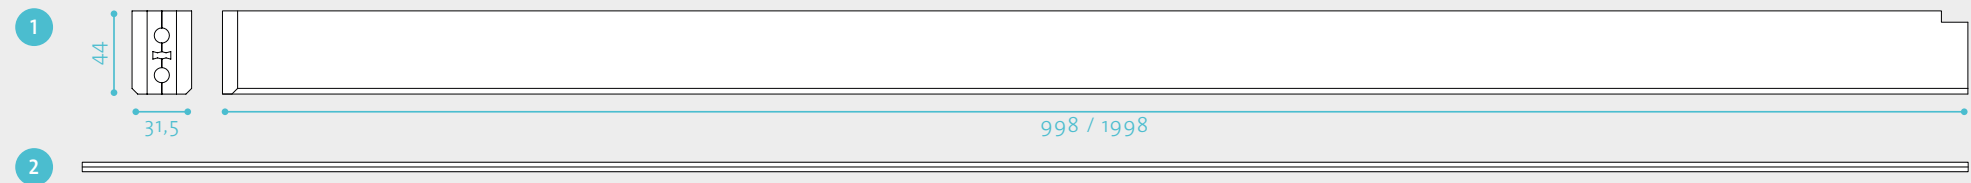

HEXAGON GUIDE

SPECIFICATIONS

Types	FritsJurgens Hexagon Guide - 1 m (706000) FritsJurgens Hexagon Guide - 2 m (706200)
Dimensions	1M: 998 x 31.5 x 44 mm | 2M: 1998 x 31.5 x 44 mm

FOR TYPES OF DOORS

Door acting	Double-acting Single-acting
Weight capacity	0-500 KG
Door width	Unlimited
Door height	Unlimited
Pivot point	Min. 280 mm from pivot point to short side
Min. door thickness	40 mm

HEXAGON GUIDE COMPONENTS

1. Hexagon Guide
2. Hexagon key

Downloads

- [Hexagon guide 1 m 2D drawing](#)
- [Hexagon guide 1 m 3D drawing](#)
- [Hexagon guide 2 m 2D drawing](#)
- [Hexagon guide 2 m 3D drawing](#)